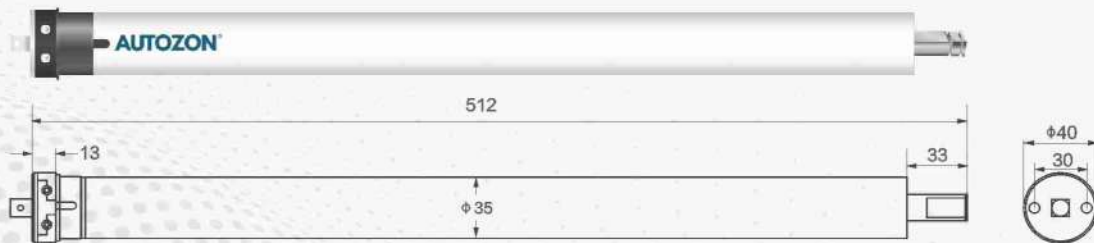

BLINDS OPERATOR
AZBO25R / AZBO35R6 / AZBO35R13

AUTOZON®

WIRELESS
REMOTE

SUPER
SILENT

SMOOTH
RUNNING

LARGE
LOAD

ASSEMBLED
FAST

HIGH
TECHNOLOGY

PRODUCT DESCRIPTION:

- o Tubular Operator is mainly used for roller, honeycomb, venetian & awnings blinds etc..
- o Built in receiver, can realize variety of control functions
- o Mechanical & electronic limit switch, with accurate limit position
- o Flexible control mode: single control, group control and packet control can be achieved.
- o Over load protection function
- o Easy installation and smooth running, dB level below 38dB