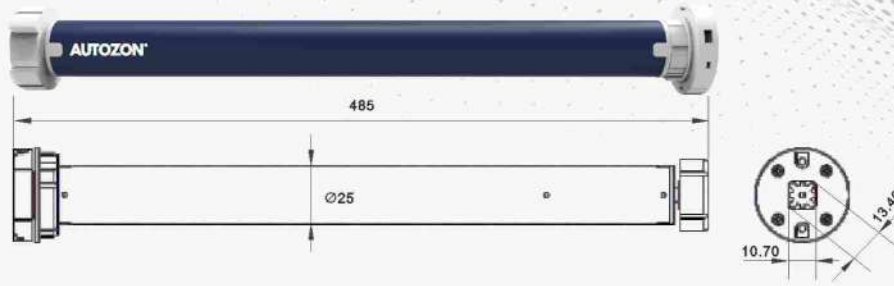

BLINDS OPERATOR
AZBO25R / AZBO35R6 / AZBO35R13

AUTOZON®

WIRELESS
REMOTE

SUPER
SILENT

SMOOTH
RUNNING

LARGE
LOAD

ASSEMBLED
FAST

HIGH
TECHNOLOGY

PRODUCT DESCRIPTION:

- o Tubular Operator is mainly used for roller, honeycomb, venetian & awnings blinds etc..
- o Built in receiver, can realize variety of control functions
- o Mechanical & electronic limit switch, with accurate limit position
- o Flexible control mode: single control, group control and packet control can be achieved.
- o Over load protection function
- o Easy installation and smooth running, dB level below 38dB